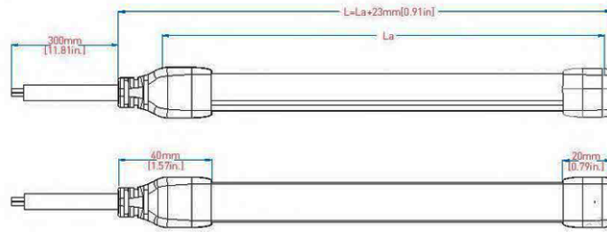

Mounting:

Fixed by clip and screw

Fixed by bracket and screw

Fixed by aluminum profile and screw

Fixed by bendable bracket and screw

Description:

Mounting
Luminaire Type
Optics
IP Rating

Surface
Neon Flex
Wide
IP67

Colour Options:

White

Dimensions (End Caps):

Power Rear Feed

Power Side Feed

Power Bottom Feed

Dimensions (Moulded):

Power Rear Feed

Power Side Feed

Power Bottom Feed