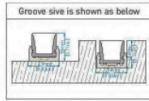

Mounting:

Fixed by clip and screw

Fixed by bracket and screw

Fixed by aluminum profile and screw

Fixed by bendable bracket and screw

Description:

Mounting
Luminaire Type
Optics
IP Rating

Surface
Neon Flex
Wide
IP67

Colour Options:

White

Dimensions (End Caps):

Power Rear Feed

Power Side Feed

Power Bottom Feed

Dimensions (Moulded):

Power Rear Feed

Power Side Feed

Power Bottom Feed