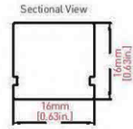

Colour Options:

White

Dimensions (End Caps):

Power Rear Feed

Power Side Feed

Power Bottom Feed

Dimensions (Moulded):

Power Rear Feed

Power Side Feed

Power Bottom Feed