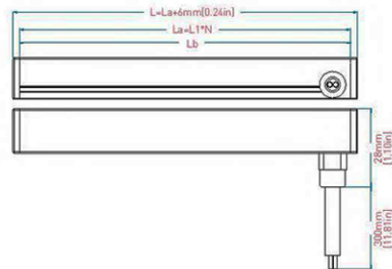

Mounting:

Fixed by clip and screw

Fixed by bracket and screw

Fixed by aluminum profile and screw

Fixed by bendable bracket and screw

Description:

Mounting
Luminaire Type
Optics
IP Rating

Surface
Neon Flex
Wide
IP67

Colour Options:

White

Dimensions (End Caps):

Power Rear Feed

Power Side Feed

Power Bottom Feed

Dimensions (Moulded):

Power Rear Feed

Power Side Feed

Power Bottom Feed