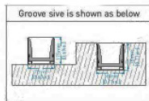

Mounting:

Fixed by clip and screw

Fixed by bracket and screw

Fixed by aluminum profile and screw

Fixed by bendable bracket and screw

Description:

Mounting
Luminaire Type
Optics
IP Rating

Surface
Neon Flex
Wide
IP67

Colour Options:

White

Dimensions (End Caps):

Power Rear Feed

Power Side Feed

Power Bottom Feed

Dimensions (Moulded):

Power Rear Feed