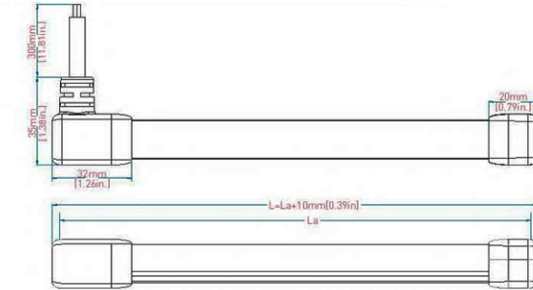

Mounting:

Fixed by clip and screw

Fixed by bracket and screw

Fixed by aluminum profile and screw

Fixed by bendable bracket and screw

Description:

Mounting
Luminaire Type
Optics
IP Rating

Surface
Neon Flex
Wide
IP67

Colour Options:

White

Dimensions (End Caps):

Power Rear Feed

Power Side Feed

Power Bottom Feed

Dimensions (Moulded):

Power Rear Feed

Power Side Feed

Power Bottom Feed