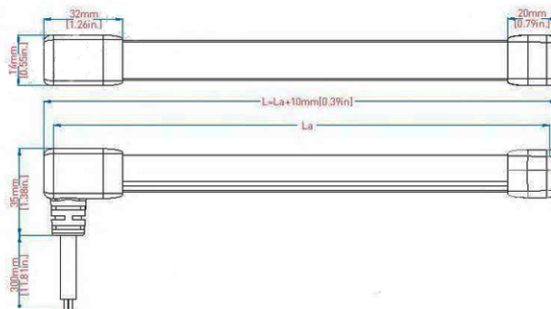

Mounting:

Fixed by clip and screw

Fixed by bracket and screw

Fixed by aluminum profile and screw

Fixed by bendable bracket and screw

Description:

Mounting
Luminaire Type
Optics
IP Rating

Surface
Neon Flex
Wide
IP67

Colour Options:

White

Dimensions (End Caps):

Power Rear Feed

Power Side Feed

Power Bottom Feed

Dimensions (Moulded):

Power Rear Feed

Power Side Feed

Power Bottom Feed