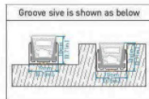

Mounting:

Fixed by clip and screw

Fixed by bracket and screw

Fixed by aluminum profile and screw

Fixed by bendable bracket and screw

Description:

Mounting
Luminaire Type
Optics
IP Rating

Surface
Neon Flex
Wide
IP67

Colour Options:

White

Dimensions (End Caps):

Power Rear Feed

Power Side Feed

Power Bottom Feed

Dimensions (Moulded):

Power Rear Feed

Power Side Feed

Power Bottom Feed