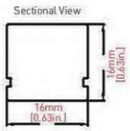

Mounting:

Fixed by clip and screw

Fixed by bracket and screw

Fixed by aluminum profile and screw

Fixed by bendable bracket and screw

Description:

Mounting
Luminaire Type
Optics
IP Rating

Surface
Neon Flex
Wide
IP67

Colour Options:

White

Dimensions (End Caps):

Power Rear Feed

Power Side Feed

Power Bottom Feed

Dimensions (Moulded):

Power Rear Feed