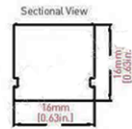

Mounting:

Fixed by clip and screw

Fixed by bracket and screw

Fixed by aluminum profile and screw

Fixed by bendable bracket and screw

Description:

Mounting
Luminaire Type
Optics
IP Rating

Surface
Neon Flex
Wide
IP67

Colour Options:

White

Dimensions (End Caps):

Power Rear Feed

Power Side Feed

Power Bottom Feed

Dimensions (Moulded):

Power Rear Feed