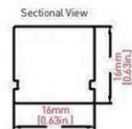

Mounting:

Fixed by clip and screw

Fixed by bracket and screw

Fixed by aluminum profile and screw

Fixed by bendable bracket and screw

Description:

Mounting
Luminaire Type
Optics
IP Rating

Surface
Neon Flex
Wide
IP67

Colour Options:

White

Dimensions (End Caps):

Power Rear Feed

Power Side Feed

Power Bottom Feed

Dimensions (Moulded):

Power Rear Feed

Power Side Feed

Power Bottom Feed