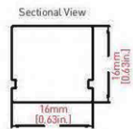

Colour Options:

White

Dimensions (End Caps):

Power Rear Feed

Power Side Feed

Power Bottom Feed

Dimensions (Moulded):

Power Rear Feed

Power Side Feed

Power Bottom Feed