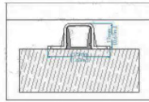

Job Information:

Job:
Type:
Product Code:

Notes:

Description:

- Constructed with high-quality silicone material which enhances good flexibility
- Can be used hidden in the exteriors of buildings to set mood lighting
- Multiple sizes that can fit your every need. This also has the ability for right-angled connections and strong mounting clips.
- Cut-able lengths

Mounting:

Fixed by clip and screw

Fixed by bracket and screw

Fixed by aluminum profile and screw

Fixed by bendable bracket and screw

Description:

Mounting
Luminaire Type
Optics
IP Rating

Surface
Neon Flex
Wide
IP67

Colour Options:

White

Dimensions (End Caps):

Power Rear Feed

Power Side Feed

Power Bottom Feed

Dimensions (Moulded):

Power Rear Feed