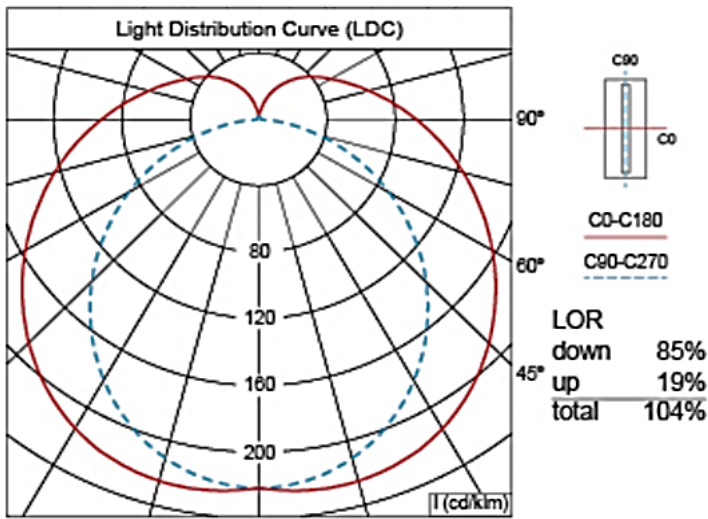

Photometric / Distribution

Utilisation Table (TM5)			Room Index								
Reflectances			0.75	1.0	1.25	1.5	2.0	2.5	3.0	4.0	5.0
C	W	F									
70	50	20	51	60	67	72	80	85	88	94	97
70	30	20	43	51	59	64	72	78	82	88	92
70	10	20	37	45	52	58	66	72	77	84	88
50	50	20	48	55	62	67	73	78	81	86	89
50	30	20	41	48	55	60	67	72	76	82	85
50	10	20	36	43	50	55	62	68	72	78	82
30	50	20	45	51	57	61	68	72	75	79	82
30	30	20	39	45	52	56	63	67	71	75	79
30	10	20	34	40	47	52	58	63	67	72	76
0	0	0	30	36	41	46	52	56	59	64	67
BZ-class			6	6	6	6	6	6	6	6	6
SHRnom : 1.50						SHRmax : 1.748