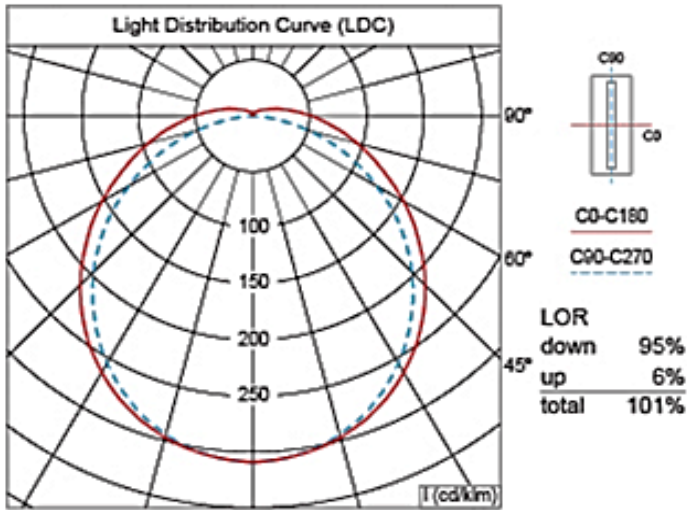

Utilisation Table (TM5)			Room Index								
Reflectances			0.75	1.0	1.25	1.5	2.0	2.5	3.0	4.0	5.0
C	W	F									
70	50	20	57	65	72	77	84	89	93	97	100
70	30	20	49	57	64	70	78	83	87	92	96
70	10	20	43	51	58	64	72	78	82	88	93
50	50	20	54	62	69	73	80	85	88	92	95
50	30	20	48	55	62	67	75	80	83	88	92
50	10	20	42	50	57	62	70	75	79	85	89
30	50	20	52	59	66	70	76	80	83	87	90
30	30	20	46	53	60	65	72	76	80	84	87
30	10	20	42	49	56	61	68	73	76	81	85
0	0	0	39	46	52	57	63	68	71	76	79
BZ-class			5	5	5	5	5	5	5	5	5
SHR_{nom} : 1.50						SHR_{max} : 1.599