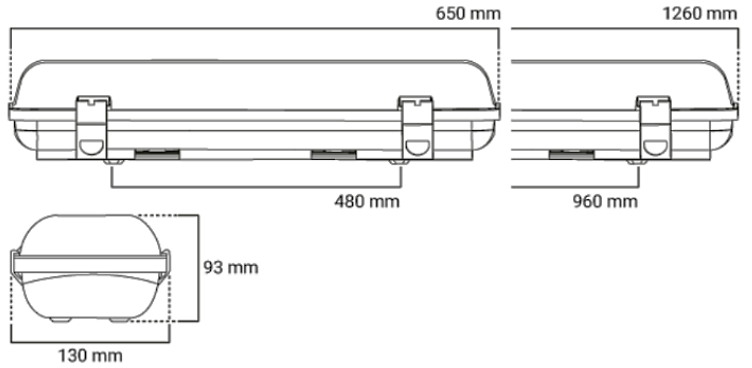

Photometric / Distribution