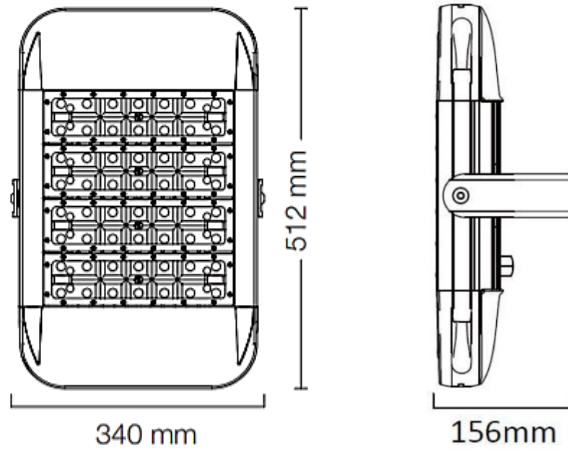

DIMENSIONS

PHOTOMETRICS