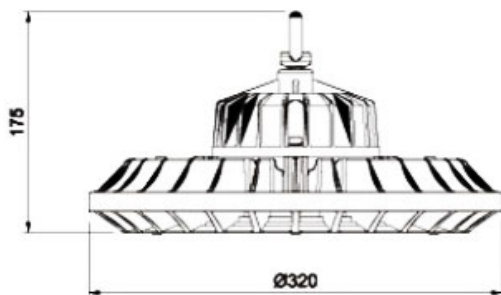

Specifications & Data Sheet

Rev: ver.01.1
Job:
Type:
Product Code: **BL-HB-786A3150**

DESCRIPTION

Mounting: Suspended
Luminaire Type: Highbay
Beam Angle: Medium
Rating: IP65

FINISH

Body: Aluminium
Colour/Trim: Black
Reflector/Diffuser: Built-in

DIMENSIONS

Size: Ø320 x 175mm (D x H)
Other: n/a

CONTROL

Circuit: Single
Dimming Protocol: Switched
Control Gear: Remote

LAMP

Manufacturer: OSRAM
Wattage: 150w
Voltage: 240v
Lumen Output: 150 Lm/w
Colour Temp: 3000K / 4000K / 6000K
CRI: >80
Avg. Life (hrs): 50000

ACCESSORIES

* For Terms & Conditions visit www.bellalucelighting.com.au/terms