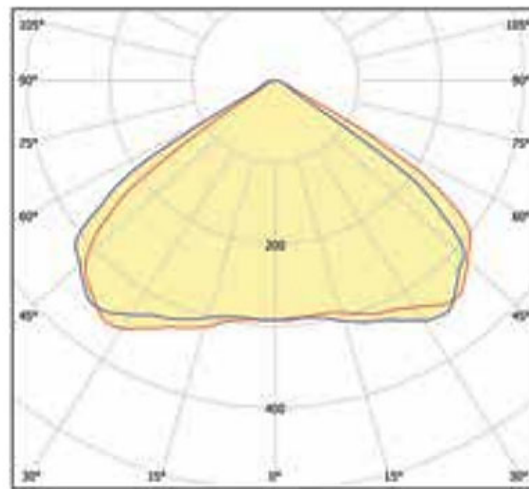

cd/klm
— C0 - C180 — C90 - C270