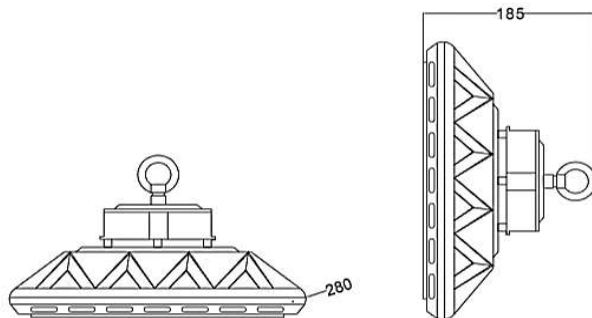

ACCESSORIES