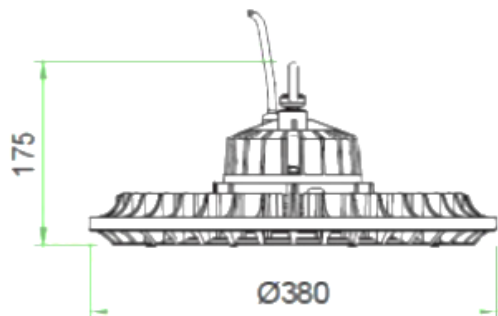

Specifications & Data Sheet

Rev: ver.01.1
Job:
Type:
Product Code: **BL-HB-786A3200**

DESCRIPTION

Mounting: Suspended
Luminaire Type: Highbay
Beam Angle: Medium
Rating: IP65

FINISH

Body: Aluminium
Colour/Trim: Black
Reflector/Diffuser: Built-in

DIMENSIONS

Size: Ø380 x 175mm (D x H)
Other: n/a

CONTROL

Circuit: Single
Dimming Protocol: Switched
Control Gear: Remote

LAMP

Manufacturer: OSRAM
Wattage: 200w
Voltage: 240v
Lumen Output: 150 Lm/w
Colour Temp: 3000K / 4000K / 6000K
CRI: >80
Avg. Life (hrs): 50000

ACCESSORIES

* For Terms & Conditions visit www.bellalucelighting.com.au/terms