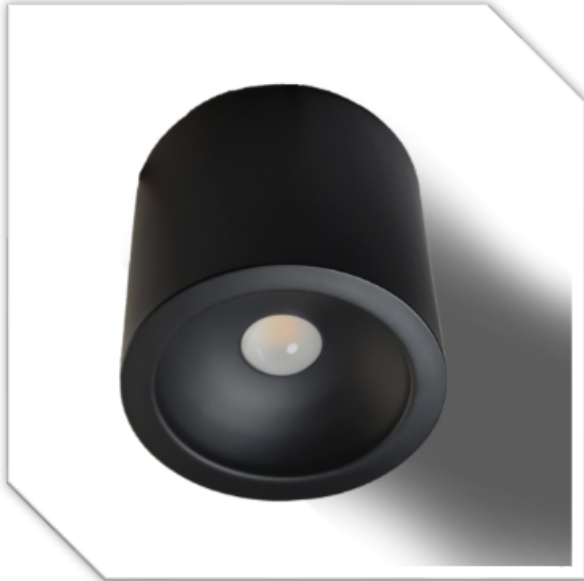

Specifications & Data Sheet

Rev: ver.03.1
Job:
Type:
Product Code: BL-CAN193

DESCRIPTION

Mounting Surface
 Luminaire Type Downlight
 Beam Angle Medium
 Rating IP44

FINISH

Body Aluminium
 Trim Black
 Reflector Built-in

DIMENSIONS

Size $\varnothing 193 \times 180$ mm (D x H)
 Mount n/a

CONTROL

Circuit Single
 Dimming Protocol DALI Dimmable
 Control Gear Built-in

LAMP

Manufacturer OSRAM
 Wattage 22w
 Voltage 240v
 Lumen Output 95 lm/w
 Colour Temp 3000K
 CRI 90
 Avg. Life (hrs) 50000