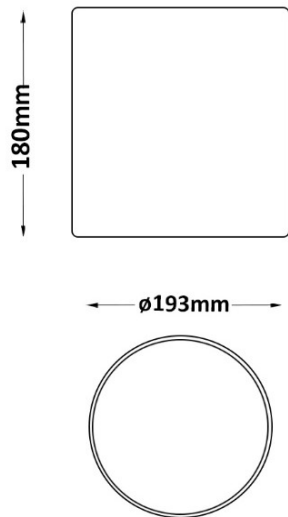

Specifications & Data Sheet

Rev: ver.03.1
Job:
Type:
Product Code: BL-CAN193

DESCRIPTION

Mounting Surface
 Luminaire Type Downlight
 Beam Angle Medium
 Rating IP44

FINISH

Body Aluminium
 Trim Black
 Reflector Built-in

DIMENSIONS

Size $\varnothing 193 \times 180$ mm (D x H)
 Mount n/a

CONTROL

Circuit Single
 Dimming Protocol DALI Dimmable
 Control Gear Built-in

LAMP

Manufacturer OSRAM
 Wattage 22w
 Voltage 240v
 Lumen Output 95 lm/w
 Colour Temp 3000K
 CRI 90
 Avg. Life (hrs) 50000