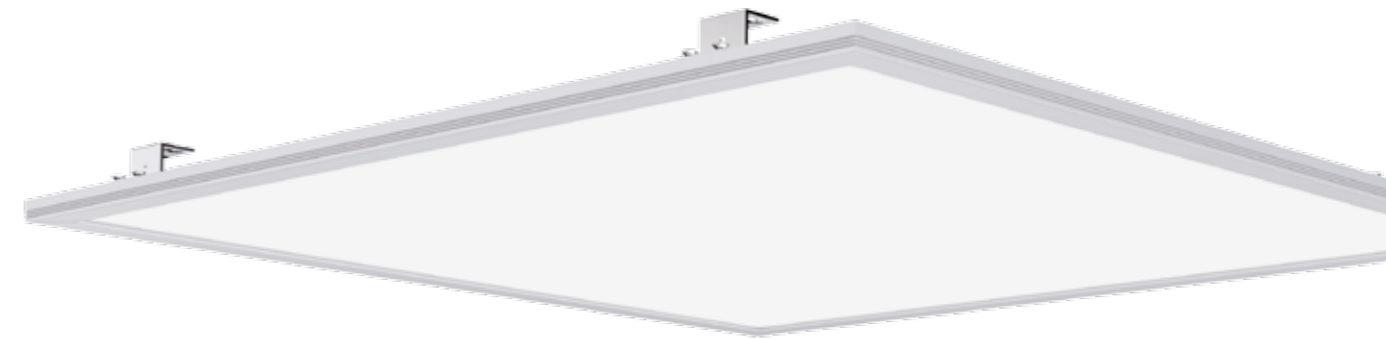

BL-786DL94

► | Size & Power & Lumen

3"	7W	610lm
6"	16W	1400lm
8"	20W	1700lm

► | CCT

3000K | 4000K | 5000K | 5700K

► | Size & Size & Cutout

(Inch)	(AxBmm)	(mm)
3	ø110x30	ø90-95
6	ø190x33	ø160-170
8	ø230x33	ø200-210

BL-786PL6060/30120-S6

► | Model & Power & Lumen

BL-786PL6060	36W	2950lm
	45W	3700lm
BL-786PL30120	36W	2950lm
	45W	3700lm

► | CCT

3000K | 4000K | 5000K | 5700K

► | Model & Size & Cutout

	(AxBxCmm)	(mm)
BL-786PL6060	595x595x8	580x580
BL-786PL30120	1195x295x8	1180x280