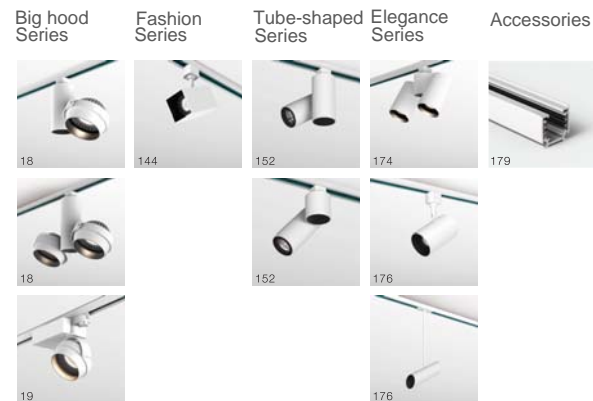

Commercial Lighting

Commercial Lighting

Recessed down lights

Surface mounting lights

Track spot Lights

Landscape Lighting

Landscape Lighting

Inground lights

Recessed wall lights

wall lights

Square small mounting box series

Square big mounting box series

Particular Series

American Series

Full moon Series

Surface mounting Lights