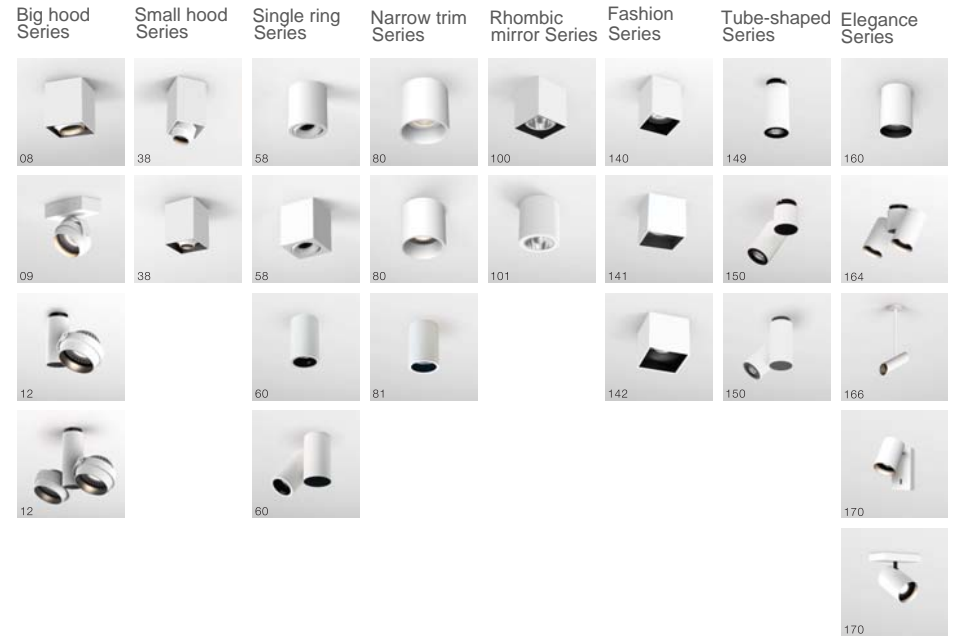

Commercial Lighting

Commercial Lighting

Recessed down lights

Surface mounting lights

Track spot Lights

Landscape Lighting

Landscape Lighting

Inground lights

Recessed wall lights

wall lights

Square small mounting box series

Square big mounting box series

Particular Series

American Series

Full moon Series

Surface mounting Lights