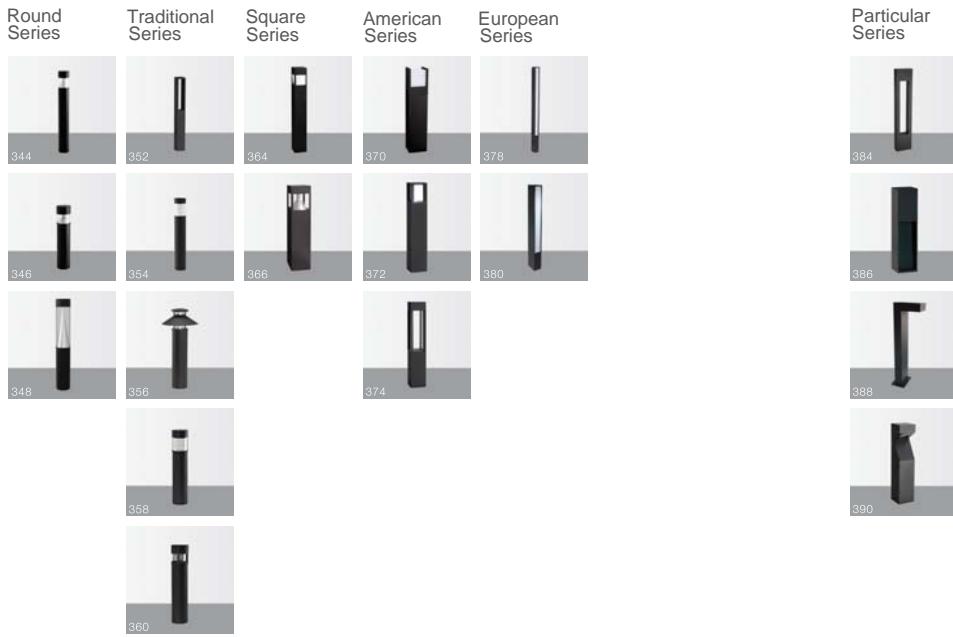

Landscape Lighting

Landscape Lighting

Flood lights

Bollards

Garden