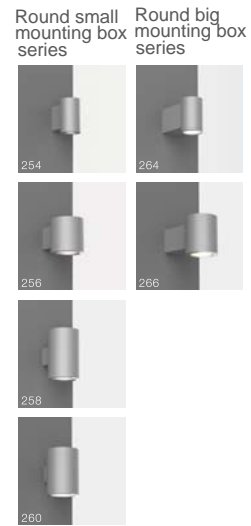

Commercial Lighting

Commercial Lighting

Recessed down lights

Surface mounting lights

Track spot Lights

Landscape Lighting

Landscape Lighting

Inground lights

Recessed wall lights

wall lights

Square small mounting box series

Square big mounting box series

Particular Series

American Series

Full moon Series

Surface mounting Lights