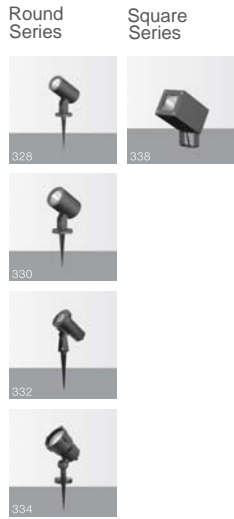

Landscape Lighting

Landscape Lighting

Flood lights