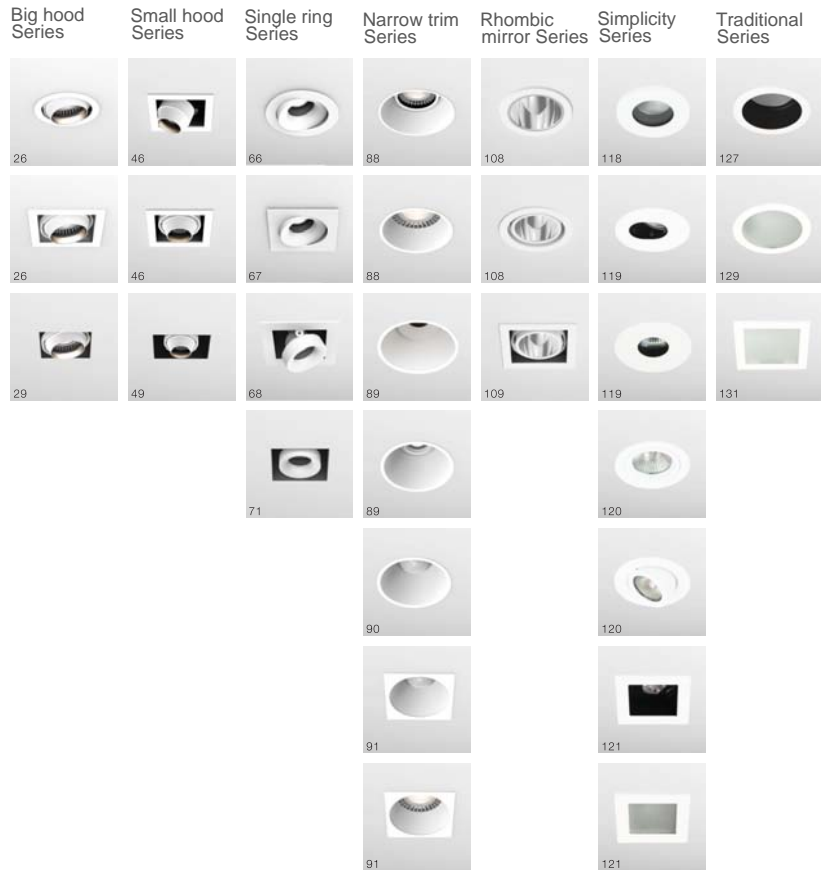

Commercial Lighting

Commercial Lighting

Recessed down lights

Surface mounting lights

Track spot Lights

Landscape Lighting

Landscape Lighting

Inground lights

Recessed wall lights

wall lights

Square small mounting box series

Square big mounting box series

Particular Series

American Series

Full moon Series

Surface mounting Lights