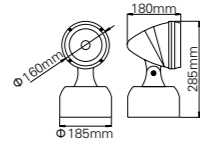

TRADITIONAL SPOT LUMINARE