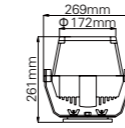

50160070.241

ACCESSORIES

Mounting Dimension

传统投光灯

TRADITIONAL SPOT LUMINARE

Die cast aluminum housing, frame and toughened flat glass are fully gasketed with high quality solid silicon gasket.IP65.Super durable thermoset power coat finish. High efficiency pure Aluminum reflector, with optical efficiency up to 90% .Extensive lighting beam selection, with cut-off anti-glare accessory. Various color filters for option. Applicable: building facades, garden landscape,plaza,etc.

ACCESSORIES

Mounting Dimension