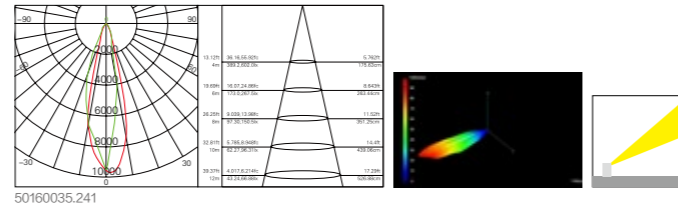

Die cast aluminum housing, frame and toughened flat glass are fully gasketed with high quality solid silicon gasket.IP65.Super durable thermoset power coat finish. High efficiency pure Aluminum reflector, with optical efficiency up to 90% .Extensive lighting beam selection, with cut-off anti-glare accessory. Various color filters for option. Applicable: building facades, garden landscape,plaza,etc.

Model	Lamp	Power	Input Voltage	CCT	KG
BL-78650160035.241	35W G12	35W	AC220V	3000K	2.9
12° 24°