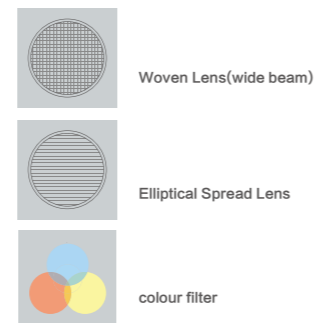

ACCESSORIES

-  Woven Lens(wide beam)
-  Elliptical Spread Lens
-  colour filter

TRADITIONAL SPOT LUMINARE

Die cast aluminum housing, frame and toughened flat glass are fully gasketed with high quality solid silicon gasket.IP65.Super durable thermoset power coat finish. High efficiency pure Aluminum reflector, with optical efficiency up to 90% .Extensive lighting beam selection, with cut-off anti-glare accessory. Various color filters for option. Applicable: building facades, garden landscape,plaza,etc.

50160070.241

ACCESSORIES

Mounting Dimension

传统投光灯

TRADITIONAL SPOT LUMINARE

Die cast aluminum housing, frame and toughened flat glass are fully gasketed with high quality solid silicon gasket.IP65.Super durable thermoset power coat finish. High efficiency pure Aluminum reflector, with optical efficiency up to 90% .Extensive lighting beam selection, with cut-off anti-glare accessory. Various color filters for option. Applicable: building facades, garden landscape,plaza,etc.