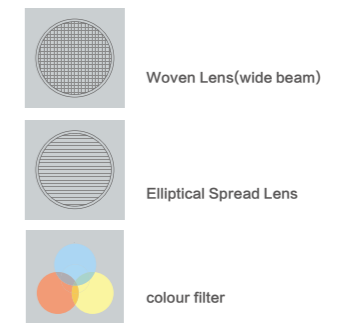

ACCESSORIES