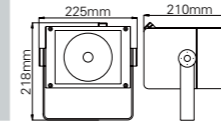

TRADITIONAL SPOT LUMINARE

Die cast aluminum housing, frame and toughened flat glass are fully gasketed with high quality solid silicon gasket.IP65.Super durable thermoset power coat finish. High efficiency pure Aluminum reflector, with optical efficiency up to 90% .Extensive lighting beam selection, with cut-off anti-glare accessory. Various color filters for option. Applicable: building facades, garden landscape,plaza,etc.

Model	Lamp	Power	Input Voltage	CCT	KG
BL-78650225035.241	35W G12	35W	AC220V	3000K	3.5
12° 24°