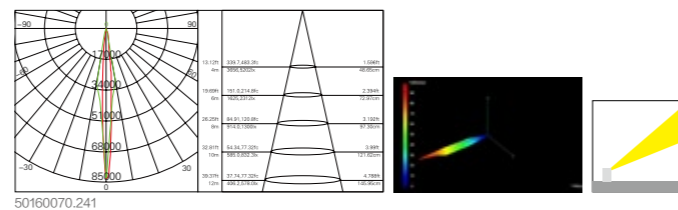

50160035.241

Model	Lamp	Power	Input Voltage	CCT	KG
BL-78650160070.241	70W G12	70W	AC220V	3000K	2.9
12° 24°					

50160070.241