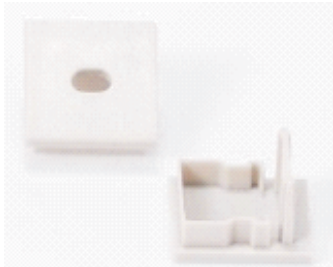

Accessories

Endcap