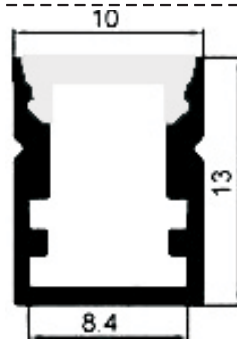

LED strip
Linear 140S
140 led | 10 W | 1150lm