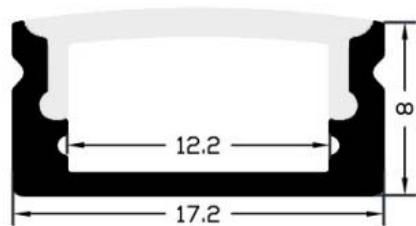

SM1707

Surface mount aluminum profile with height of 7mm only.
Dimension: 17*7*2500mm
Diffuser:
PMMA Opal matt/ Frosted/ Transparent

SM1715

Surface mount aluminum profile with height of 15mm only.
Dimension: 17*15*2500mm
Diffuser:
PMMA Opal matt/ Frosted/ Transparent