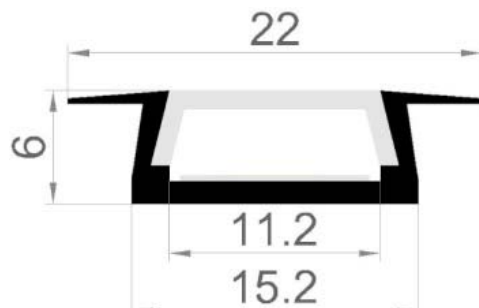

Accessories:

Endcap

LED strip
Linear 140
140 led | 14 W | 1540lm

Accessories:

Endcap

LED strip
Linear 140
140 led | 14 W | 1540lm

RC1715

Recessed aluminum profile with height of 15mm only.
Dimension: 17*15*2500mm
Diffuser:
PMMA Opal matt/ Frosted/ Transparent

RC2310

Recessed aluminum profile with larger space.
Dimension: 23*10*2500mm
Diffuser:
PMMA Opal matt/ Frosted/ Transparent

Accessories:

Endcap

LED strip
Linear 140
140 led | 14 W | 1540lm

Accessories:

Endcap

LED strip
Linear 140
140 led | 14 W | 1540lm

RC1506

Slim Recessed aluminum profile with height of 6mm only.
Dimension: 15*6*2500mm
Diffuser:
PC Opal matt/ Frosted/ Transparent

Installation:

RC2328

Deep Recessed aluminum profile with spring clip to be mounted in the ceiling.
Dimension: 23*28*2500mm
Diffuser:
PMMA Opal matt/ Frosted/ Transparent