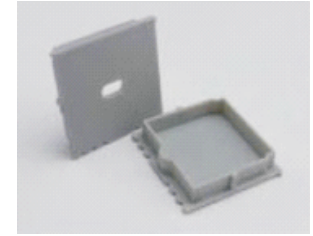

Accessories:

Endcap