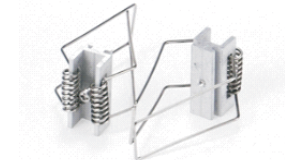

AS-R50

As50 series is flexible in DIY solution as recessed fixture.
 Dimension: 50*45*2500mm
 Diffuser:
 PMMA Milky

Accessories

Endcap
 Aluminum

Spring clip

Suspension kit
 standard length 2m

LED strip
 LIN-560-2200
 15.3W | 132lm/w