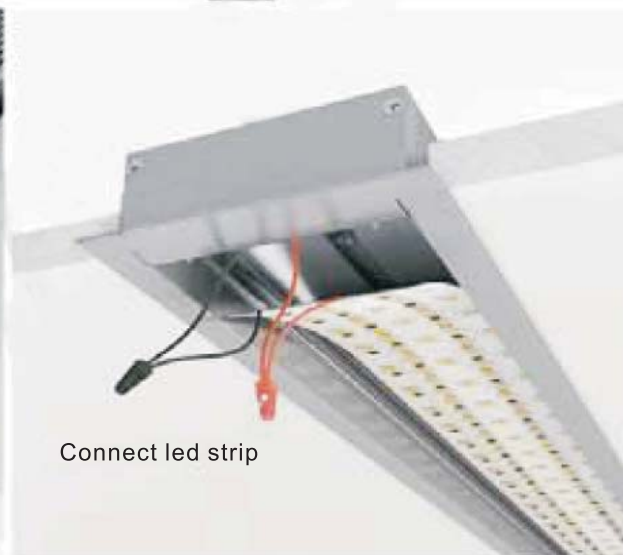

Accessories:

Endcap

Mounting clip

LED strip

LIN-560-2200
15W | 136lm/w

Installation:

Corner profile

The Corner profile has been designed to fit in at any corner LED lighting application. The light is directed by the shape of the profile in 45° degree angle to not be shining your eyes.