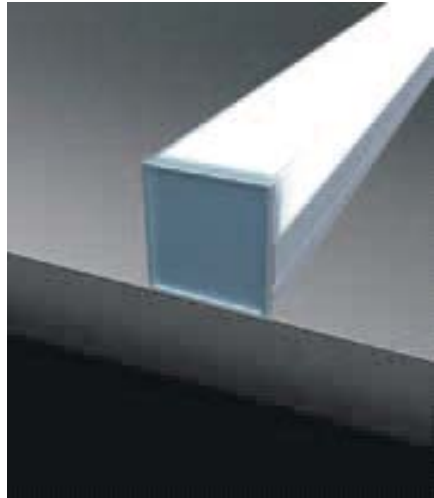

Recessed profile

The profile can be recessed into floor, wall or ceiling, the wide wings of the profile will cover the edges of insertion row completely.

The profile is coming with choices of three UV resistant PMMA diffusers: Opal matt, Frosted and Transparent. Endcaps are offered to help finishing the profile.