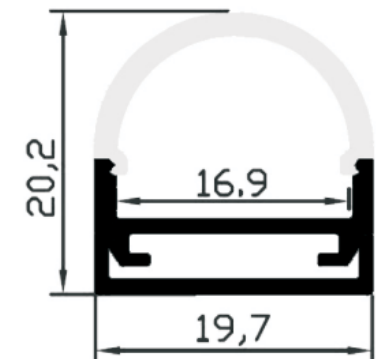

Surface mount aluminum profile with optic lens.
Profile size: 17*15*2500mm
Diffuser:
PMMA Transparent

Different beam angles

Adjust the aluminum bar to get different beam angles

Accessories:

LED strip
Linear 140
140 led | 14 W | 1540lm

Profile size: 19*19*2500mm

Diffuser:

PMMA Opal matt/ Frosted/ Transparent

SM1919R

Constructed with dome shape diffuser for a nice stylistic feature.
Profile size: 19*19*2500mm
Diffuser:
PMMA Opal matt/ Frosted/ Transparent

Accessories

Endcap

LED strip
Linear 140
140 led | 14 W | 1540lm

Accessories

Endcap

LED strip
Linear 140
140 led | 14 W | 1540lm

SM1919P

The outgoing light is concentrated with lens diffuser
Profile size: 19*19*2500mm
Diffuser:
PMMA Transparent