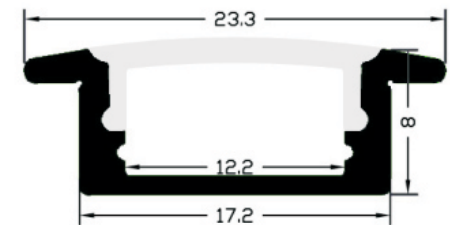

Continuous length at 2.5m, other customized lengths on request.

Available Finishes

Silver

White

Black

RC1707

Recessed aluminum profile with height of 7mm only.
Dimension: 17*7*2500mm
Diffuser:
PMMA Opal matt/ Frosted/ Transparent

Accessories:

Endcap

LED strip
Linear 140
140 led | 14 W | 1540lm

Accessories:

Endcap

LED strip
Linear 140
140 led | 14 W | 1540lm

RC1715

Recessed aluminum profile with height of 15mm only.
Dimension: 17*15*2500mm
Diffuser:
PMMA Opal matt/ Frosted/ Transparent