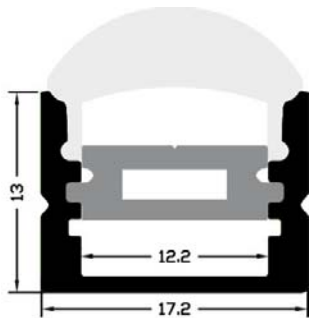

SM1506

Slim surface mount aluminum profile with height of 6mm only.
Dimension: 15*6*2500mm
Diffuser:
PMMA Opal matt/ Frosted/ Transparent

SM3535

Surface mount aluminum profile with larger space for double row strip.
Profile size: 35*35*2500mm
Diffuser:
PMMA Opal matt/ Frosted/ Transparent

Surface mount aluminum profile with optic lens.
Profile size: 17*15*2500mm
Diffuser:
PMMA Transparent

Different beam angles

Adjust the aluminum bar to get different beam angles

Accessories:

LED strip
Linear 140
140 led | 14 W | 1540lm

Profile size: 19*19*2500mm

Diffuser:

PMMA Opal matt/ Frosted/ Transparent

SM1919R

Constructed with dome shape diffuser for a nice stylistic feature.
Profile size: 19*19*2500mm
Diffuser:
PMMA Opal matt/ Frosted/ Transparent