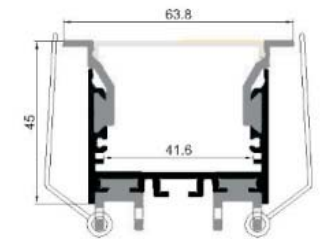

AS-R50

As50 series is flexible in DIY solution as recessed fixture.
 Dimension: 50*45*2500mm
 Diffuser:
 PMMA Milky

Accessories

Endcap
 Aluminum

Spring clip

Suspension kit
 standard length 2m

LED strip
 LIN-560-2200
 15.3W | 132lm/w