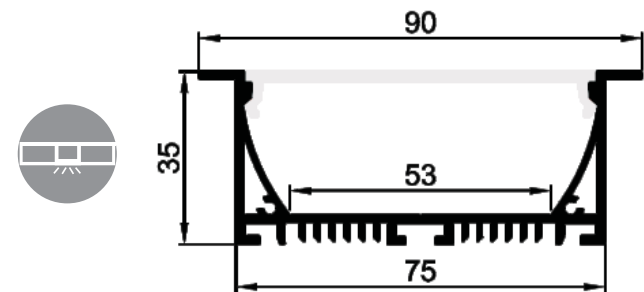

Accessories:

Endcap

Mounting clip

LED strip

LIN-560-2200
15W | 136lm/w

Installation:

Corner profile

The Corner profile has been designed to fit in at any corner LED lighting application. The light is directed by the shape of the profile in 45° degree angle to not be shining your eyes.