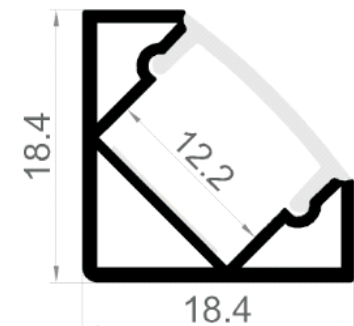

CR1818

Profile is specially designed for corner contouring lighting.
Dimension: 18*18*2500mm
Diffuser:
PMMA Opal matt/ Frosted/ Transparent

Corner profile

Endcap

Mounting clip

LED strip
Linear 140
140 led | 14 W | 1540lm