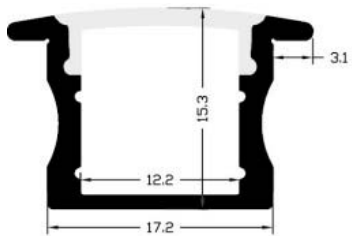

Continuous length at 2.5m, other customized lengths on request.

Available Finishes

Silver

White

Black

RC1707

Recessed aluminum profile with height of 7mm only.
Dimension: 17*7*2500mm
Diffuser:
PMMA Opal matt/ Frosted/ Transparent

Accessories:

Endcap

LED strip
Linear 140
140 led | 14 W | 1540lm

Accessories:

Endcap

LED strip
Linear 140
140 led | 14 W | 1540lm

RC1715

Recessed aluminum profile with height of 15mm only.
Dimension: 17*15*2500mm
Diffuser:
PMMA Opal matt/ Frosted/ Transparent

RC2310

Recessed aluminum profile with larger space.
Dimension: 23*10*2500mm
Diffuser:
PMMA Opal matt/ Frosted/ Transparent

Accessories:

Endcap

LED strip
Linear 140
140 led | 14 W | 1540lm

Accessories:

Endcap

LED strip
Linear 140
140 led | 14 W | 1540lm

RC1506

Slim Recessed aluminum profile with height of 6mm only.
Dimension: 15*6*2500mm
Diffuser:
PC Opal matt/ Frosted/ Transparent

Installation:

RC2328

Deep Recessed aluminum profile with spring clip to be mounted in the ceiling.
Dimension: 23*28*2500mm
Diffuser:
PMMA Opal matt/ Frosted/ Transparent