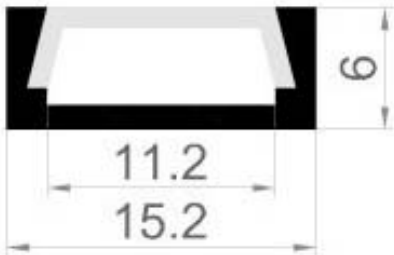

SM1506

Slim surface mount aluminum profile with height of 6mm only.
Dimension: 15*6*2500mm
Diffuser:
PMMA Opal matt/ Frosted/ Transparent

SM3535

Surface mount aluminum profile with larger space for double row strip.
Profile size: 35*35*2500mm
Diffuser:
PMMA Opal matt/ Frosted/ Transparent