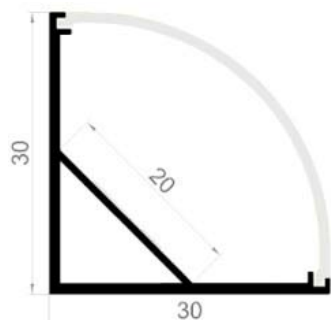

Corner profile

Endcap

Mounting clip

LED strip

Powerline 196
196 led | 21 W | 2520lm

CR3030

Profile is specially designed for corner contouring lighting.
Dimension: 30*30*2500mm
Dome Diffuser:
PC Opal matt/ Frosted/ Transparent