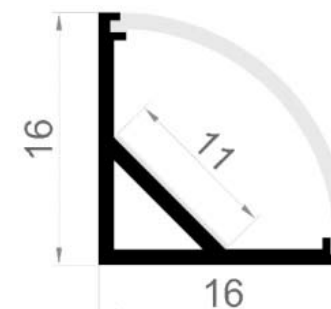

Available Finishes

Corner profile

Endcap

Mounting clip

LED strip
Linear 140
140 led | 14 W | 1540lm

CR1616

Profile is specially designed for corner contouring lighting.
Dimension: 16*16*2500mm
Dome Diffuser:
PMMA Opal matt/ Frosted/ Transparent