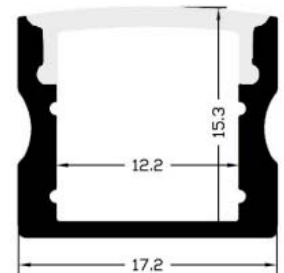

LED strip
Linear 140
140 led | 14 W | 1540lm