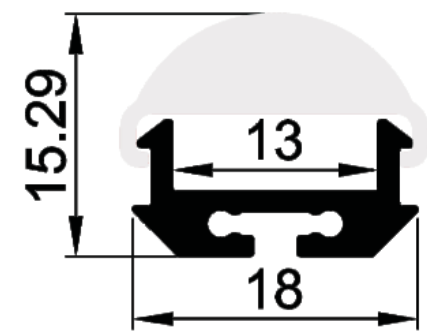

Accessories:

LED strip
Linear 140
140 led | 14 W | 1540lm