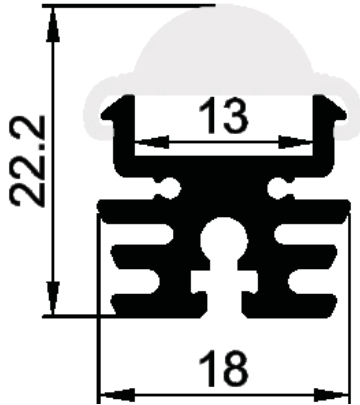

Surface mount aluminum profile with optic lens.
Profile size: 17*15*2500mm
Diffuser:
PMMA Transparent

Different beam angles

Adjust the aluminum bar to get different beam angles

Accessories:

LED strip
Linear 140
140 led | 14 W | 1540lm

Profile size: 19*19*2500mm

Diffuser:

PMMA Opal matt/ Frosted/ Transparent

SM1919R

Constructed with dome shape diffuser for a nice stylistic feature.
Profile size: 19*19*2500mm
Diffuser:
PMMA Opal matt/ Frosted/ Transparent