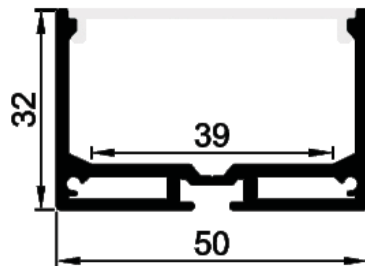

LIN-560-2200
15.3W | 132lm/w

Accessories

Endcap
Aluminum

Suspension kit
standard length 2m

LED strip
LIN-560-2200
15.3W | 132lm/w

AS5032

Suspended or surface mounting profile prepared for installation of high power LEDs.
Dimension: 50*32*2500mm
Diffuser:
PC Milky