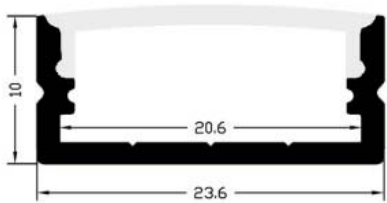

SM1707

Surface mount aluminum profile with height of 7mm only.
Dimension: 17*7*2500mm
Diffuser:
PMMA Opal matt/ Frosted/ Transparent

SM1715

Surface mount aluminum profile with height of 15mm only.
Dimension: 17*15*2500mm
Diffuser:
PMMA Opal matt/ Frosted/ Transparent

SM2310

Surface mount aluminum profile with larger space.
Dimension: 23*10*2500mm
Diffuser:
PMMA Opal matt/ Frosted/ Transparent

SM1013

Super slim aluminum profile is great for any display.
Dimension: 10*13*2500mm
Diffuser:
PC Milky