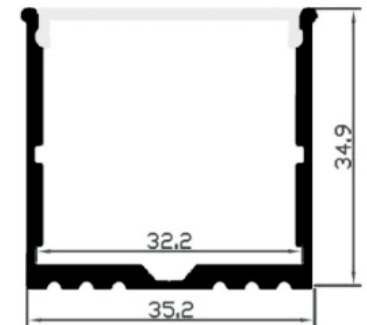

LED strip
Powerline 196
196 led | 21 W | 2520lm