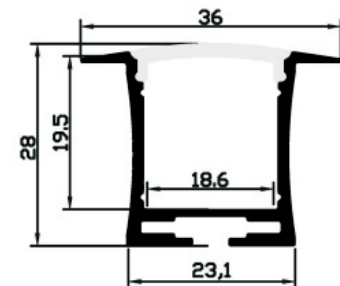

LED strip
Linear 140
140 led | 14 W | 1540lm