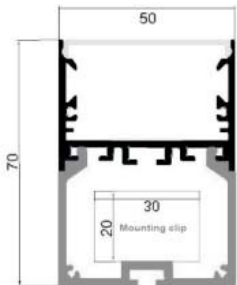

Accessories

Endcap
Aluminum

Mounting clip

Suspension kit
standard length 2m

LED strip
LIN-560-2200
15.3W | 132lm/w

AS-S50

Dual Profile construction enables mounting of power supply inside easily.
Dimension: 50*70*2500mm
Diffuser:
PMMA Milky

AS-35

Linear Profile with removable plate for easy mounting.
Dimension: 35*68*2500mm
Diffuser: PMMA Milky

Accessories

Endcap
Aluminum

Mounting clip

Suspension kit
standard length 2m

LED strip

LIN-560-2200
15.3W | 132lm/w