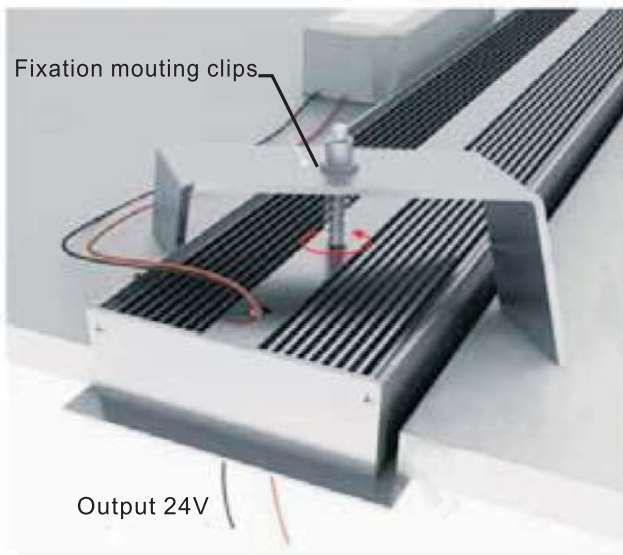

Accessories:

Endcap

Mounting clip

LED strip

LIN-560-2200
15W | 136lm/w

Installation:

Corner profile

The Corner profile has been designed to fit in at any corner LED lighting application. The light is directed by the shape of the profile in 45° degree angle to not be shining your eyes.