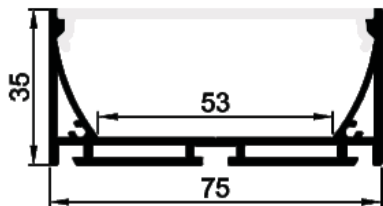

Accessories

Endcap
Aluminum

Suspension kit
standard length 2m

LED strip
LIN-560-2200
15.3W | 132lm/w

AS7535

Suspended or surface mounting profile prepared for installation of high power LEDs.
Dimension: 75*35*2500mm
Diffuser:
PC Milky