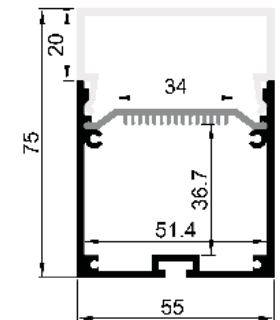

Profile with drop lens allows more light to emit through two sides.
 Dimension: 55*75*2500mm
 Diffuser:
 PC Milky

Accessories

Endcap
 Aluminum

Suspension kit
 standard length 2m

LED strip
 LIN-560-2200
 15.3W | 132lm/w