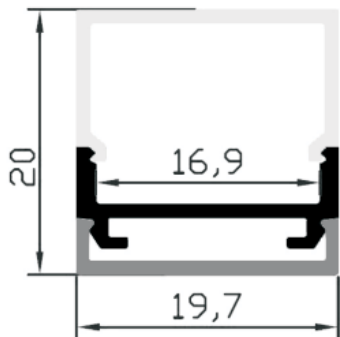

discreet profile with square diffuser make it perfect for a variety of surface installations.

Profile size: 19*19*2500mm

Diffuser:

PMMA Opal matt/ Frosted/ Transparent