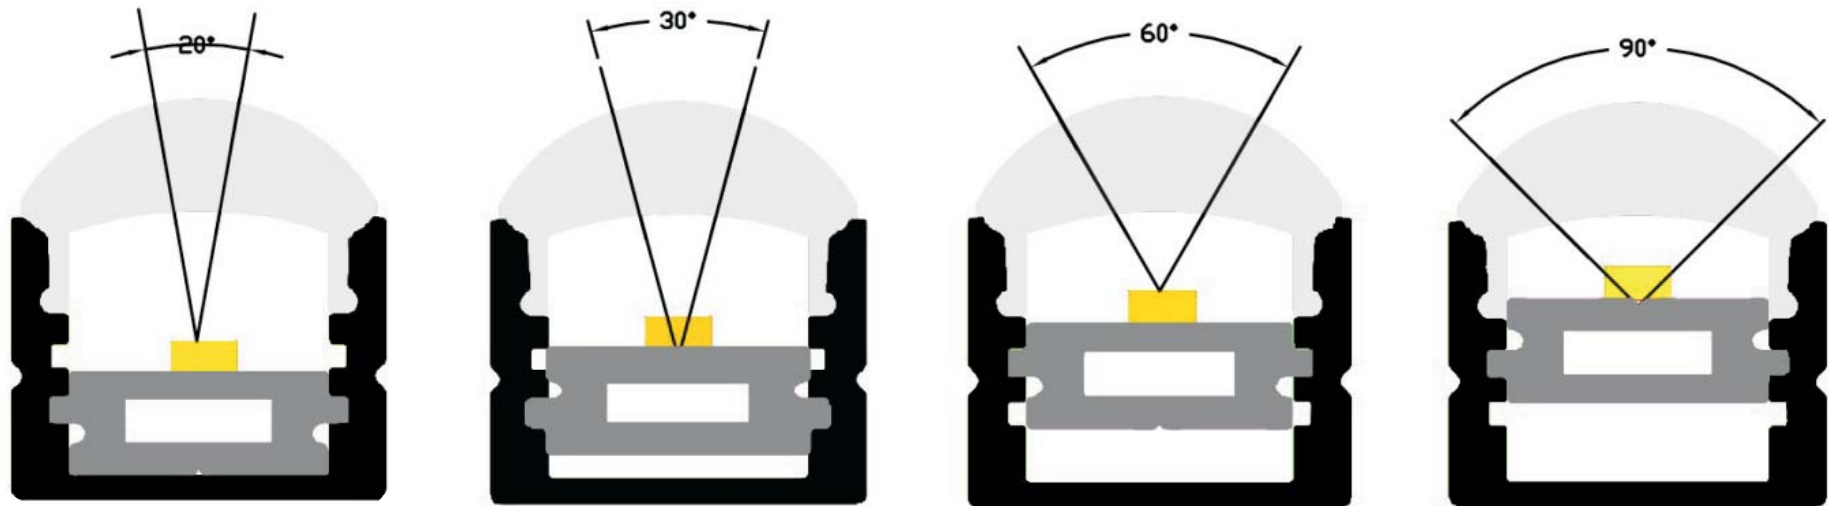

Surface mount aluminum profile with optic lens.
Profile size: 17*15*2500mm
Diffuser:
PMMA Transparent

Different beam angles

Adjust the aluminum bar to get different beam angles

Accessories:

LED strip
Linear 140
140 led | 14 W | 1540lm