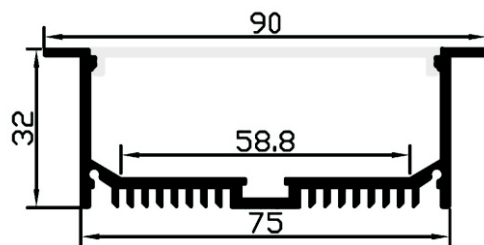

LED strip
LIN-560-2200
15W | 136lm/w

RC7532

It's designed for general illumination in huge space.
Dimension: 75*32*2500mm
Diffuser:
PC Milky

RC7535

It's designed for general illumination in huge space.
Dimension: 75*35*2500mm
Diffuser:
PC Milky