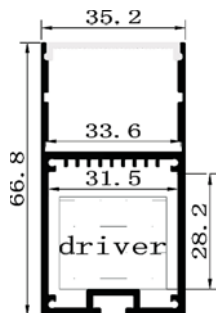

Installation

Accessories

Endcap
Aluminum

Suspension kit
standard length 2m

LED strip
LIN-560-2200
15.3W | 132lm/w

AS3567

Profile construction enables mounting of linear power supply inside.
Dimension: 35*67*2500mm
Diffuser:
PC Milky