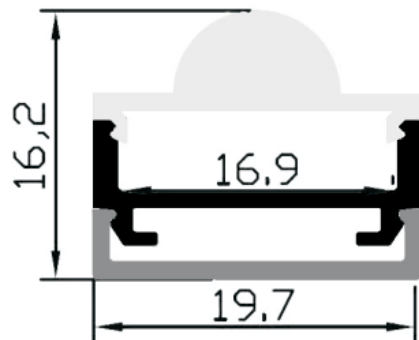

Profile size: 19*19*2500mm

Diffuser:

PMMA Opal matt/ Frosted/ Transparent

SM1919R

Constructed with dome shape diffuser for a nice stylistic feature.
Profile size: 19*19*2500mm
Diffuser:
PMMA Opal matt/ Frosted/ Transparent

Accessories

Endcap

LED strip
Linear 140
140 led | 14 W | 1540lm

Accessories

Endcap

LED strip
Linear 140
140 led | 14 W | 1540lm

SM1919P

The outgoing light is concentrated with lens diffuser
Profile size: 19*19*2500mm
Diffuser:
PMMA Transparent