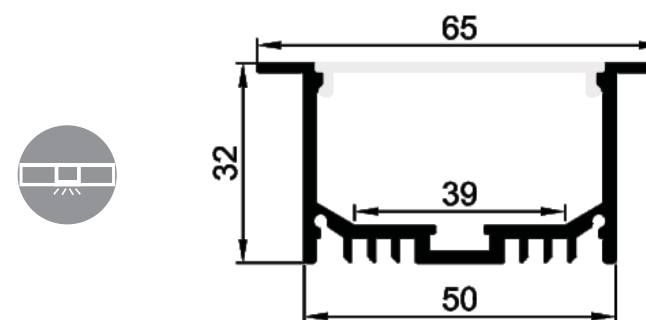

RC5032

It's designed for general illumination in larger space.
Dimension: 50*32*2500mm
Diffuser:
PC Milky

Accessories:

Endcap

Mounting clip

LED strip

LIN-560-2200
15W | 136lm/w