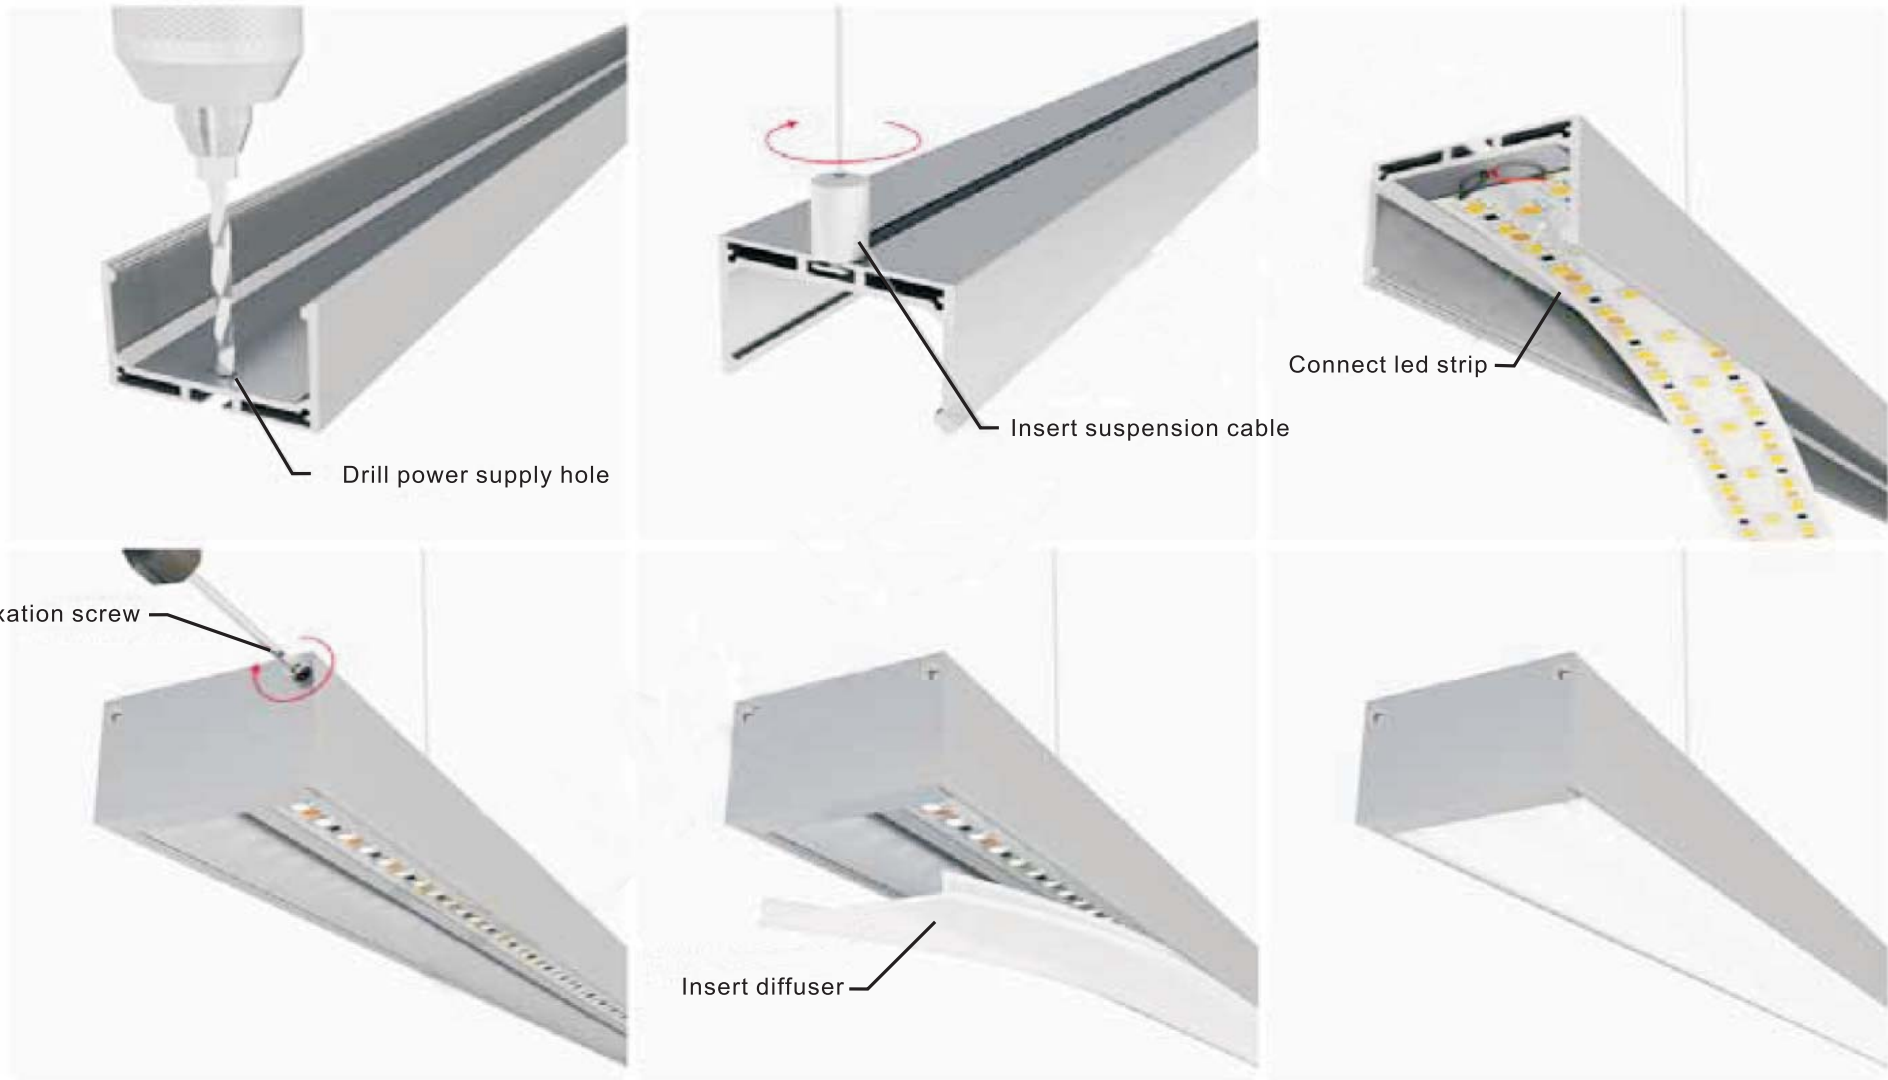

Installation

Suspended profile

Our suspended profiles are designed to suspend from the ceiling or surface mounting for installation of high power LEDs.

It comes with PC diffuser with high light transmittance.

Accessories

Endcap
Aluminum

Suspension kit
standard length 2m

LED strip
LIN-560-2200
15.3W | 132lm/w

AS7535

Suspended or surface mounting profile prepared for installation of high power LEDs.
Dimension: 75*35*2500mm
Diffuser:
PC Milky

Installation

Accessories

Endcap
Aluminum

Suspension kit
standard length 2m

LED strip
LIN-560-2200
15.3W | 132lm/w

AS3567

Profile construction enables mounting of linear power supply inside.
Dimension: 35*67*2500mm
Diffuser:
PC Milky