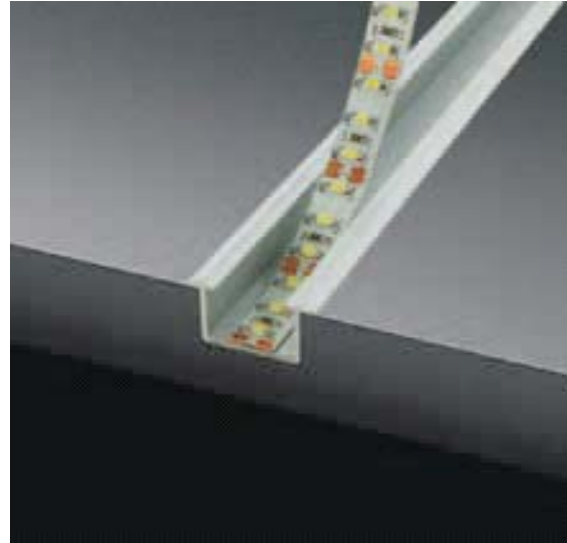

LED strip
Linear 140
140 led | 14 W | 1540lm

RC1506

Slim Recessed aluminum profile with height of 6mm only.
Dimension: 15*6*2500mm
Diffuser:
PC Opal matt/ Frosted/ Transparent

Installation:

RC2328

Deep Recessed aluminum profile with spring clip to be mounted in the ceiling.
Dimension: 23*28*2500mm
Diffuser:
PMMA Opal matt/ Frosted/ Transparent