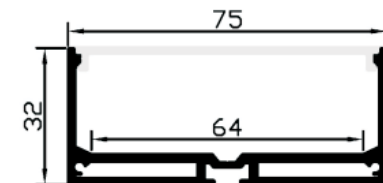

AS7532

Suspended or surface mounting profile prepared for installation of high power LEDs.
Dimension: 75*32*2500mm
Diffuser:
PC Milky

Accessories

Endcap
Aluminum

Suspension kit
standard length 2m

LED strip
LIN-560-2200
15.3W | 132lm/w