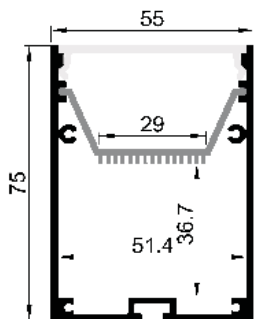

AS5575

Profile with removable plate for easy mounting.
Dimension: 55*75*2500mm
Diffuser:
PC Milky