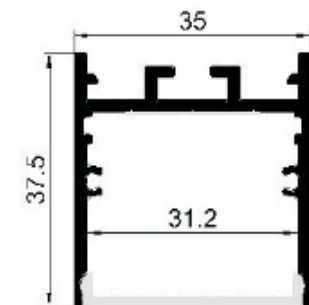

LED strip

LIN-560-2200
15.3W | 132lm/w