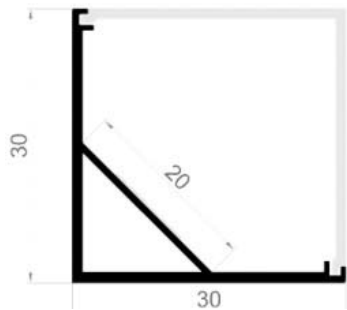

Corner profile

Endcap

Mounting clip

LED strip
Linear 140
140 led | 14 W | 1540lm

CS3030

Profile is specially designed for corner contouring lighting.
Dimension: 30*30*2500mm
Square Diffuser:
PC Opal matt/ Frosted/ Transparent