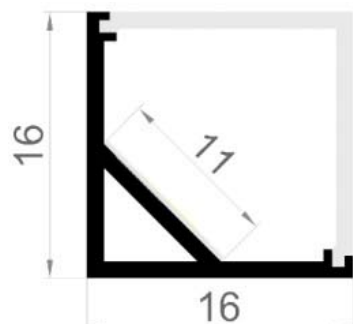

Corner profile

Endcap

Mounting clip

LED strip
Linear 140
140 led | 14 W | 1540lm

CS1616

Profile is specially designed for corner contouring lighting.
Dimension: 16*16*2500mm
Square Diffuser:
PMMA Opal matt/ Frosted/ Transparent