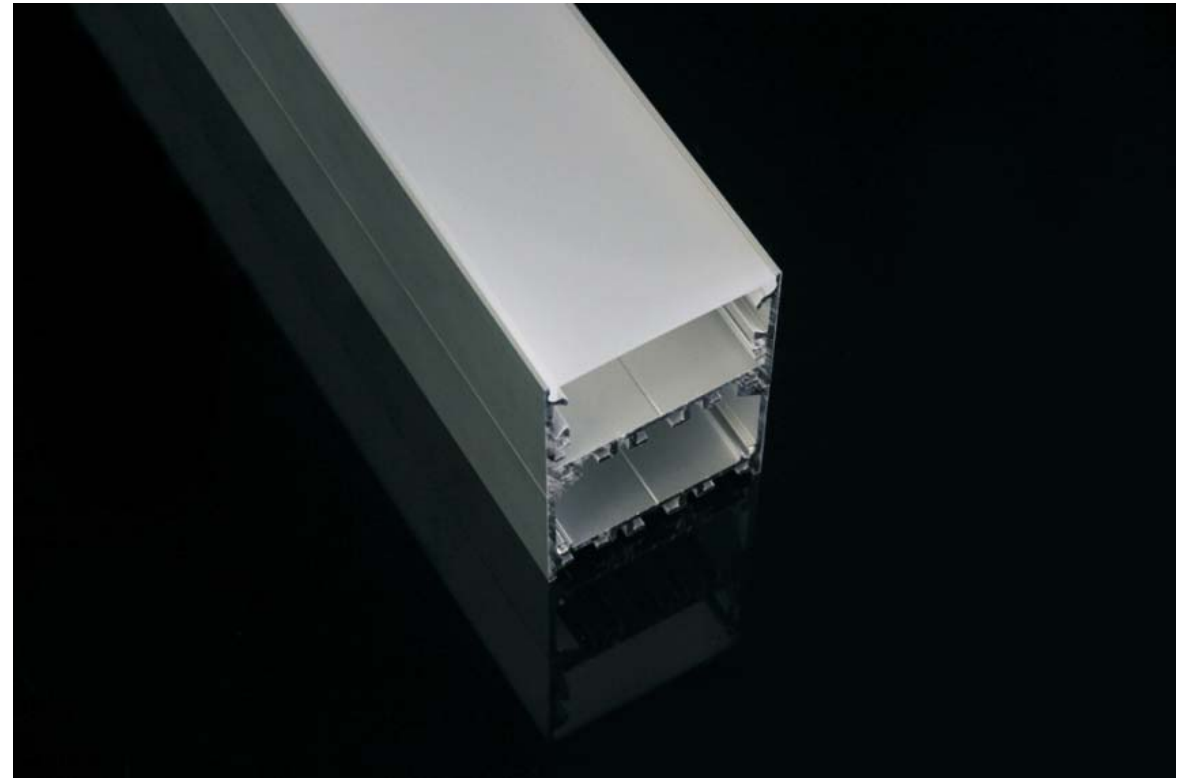

Accessories

Endcap
Aluminum

Mounting clip

Suspension kit
standard length 2m

LED strip
LIN-560-2200
15.3W | 132lm/w

AS-S50

Dual Profile construction enables mounting of power supply inside easily.
Dimension: 50*70*2500mm
Diffuser:
PMMA Milky