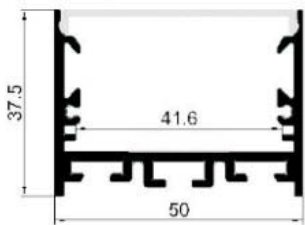

Accessories

Endcap
Aluminum

Mounting clip

Suspension kit
standard length 2m

LED strip
LIN-560-2200
15.3W | 132lm/w

AS50

As50 series is flexible in DIY solution as suspended fixture.
Dimension: 50*37*2500mm
Diffuser:
PMMA Milky