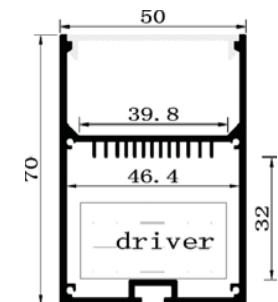

AS4970

Profile construction enables mounting of linear power supply inside.
 Dimension: 49*70*2500mm
 Diffuser:
 PC Milky

Accessories

Endcap
 Aluminum

Suspension kit
 standard length 2m

LED strip
 LIN-560-2200
 15.3W | 132lm/w