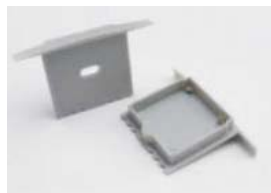

Accessories:

Endcap

Mounting clip

LED strip
Linear 140
140 led | 14 W | 1540lm

Accessories:

Endcap

Mounting clip

LED strip