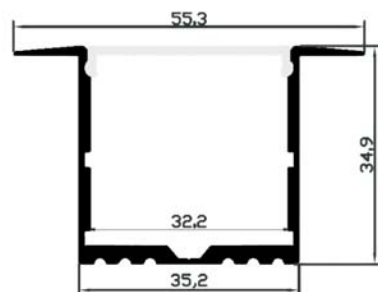

It's dedicated to build into the gypsum ceiling for main lighting.
Dimension: 35*35*2500mm
Diffuser:
PMMA Opal matt/ Frosted/ Transparent