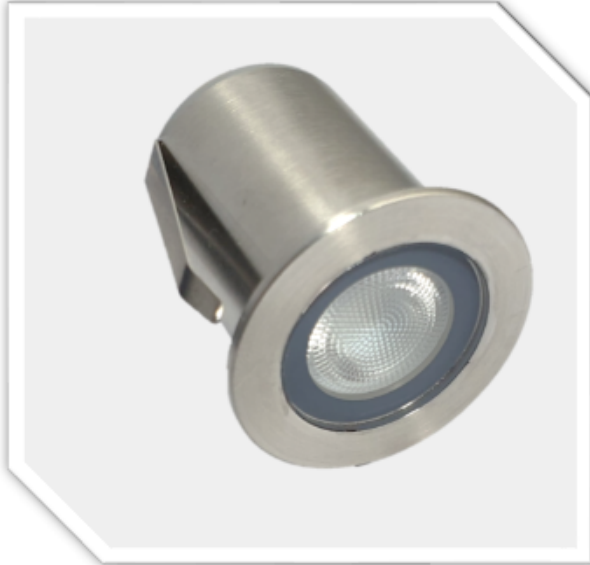

Specifications & Data Sheet

Rev: ver.01.1
Job:
Type:
Product Code: **BL-POINT**

DESCRIPTION

Mounting Recessed
 Luminaire Type LED Point Light
 Beam Angle Medium
 Rating IP68

FINISH

Body SS316
 Colour/Trim SS316
 Reflector/Diffuser Built-in

DIMENSIONS

Size \varnothing 40 x 43mm (D x H)
 Other Cut-out - \varnothing 31mm

CONTROL

Circuit Single
 Dimming Protocol Switched
 Control Gear Remote

LAMP

Manufacturer OSRAM
 Wattage 2w
 Voltage 12v DC
 Lumen Output 13lm / 15lm
 Colour Temp 3000K
 CRI >80
 Avg. Life (hrs) 50,000